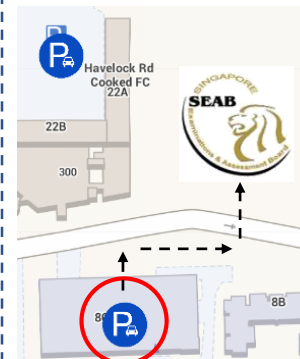

Directions to Singapore Examinations and Assessment Board

298 Jalan Bukit Ho Swee, Singapore 169565

BY TRAIN

Nearest Station: Tiong Bahru (EW17), Exit A

Follow the directions shown on the map
(Estimated 5 to 7 minutes walking time)

BY TAXI

Drop-off at Main Lobby

BY CAR

Nearest carpark: (MSCP) 8C Boon Tiong Road,
(Opposite) Singapore 166008

Parking Charges: \$0.02/min (car)
\$0.65/session (motorbike)

Public carpark lots available from Deck 2A

Follow the directions shown on the map
(Estimated 3 minutes walking time)

Pre-registered visitors are able to scan their NRIC or PS Card at the turnstile to gain access into the meeting venues.